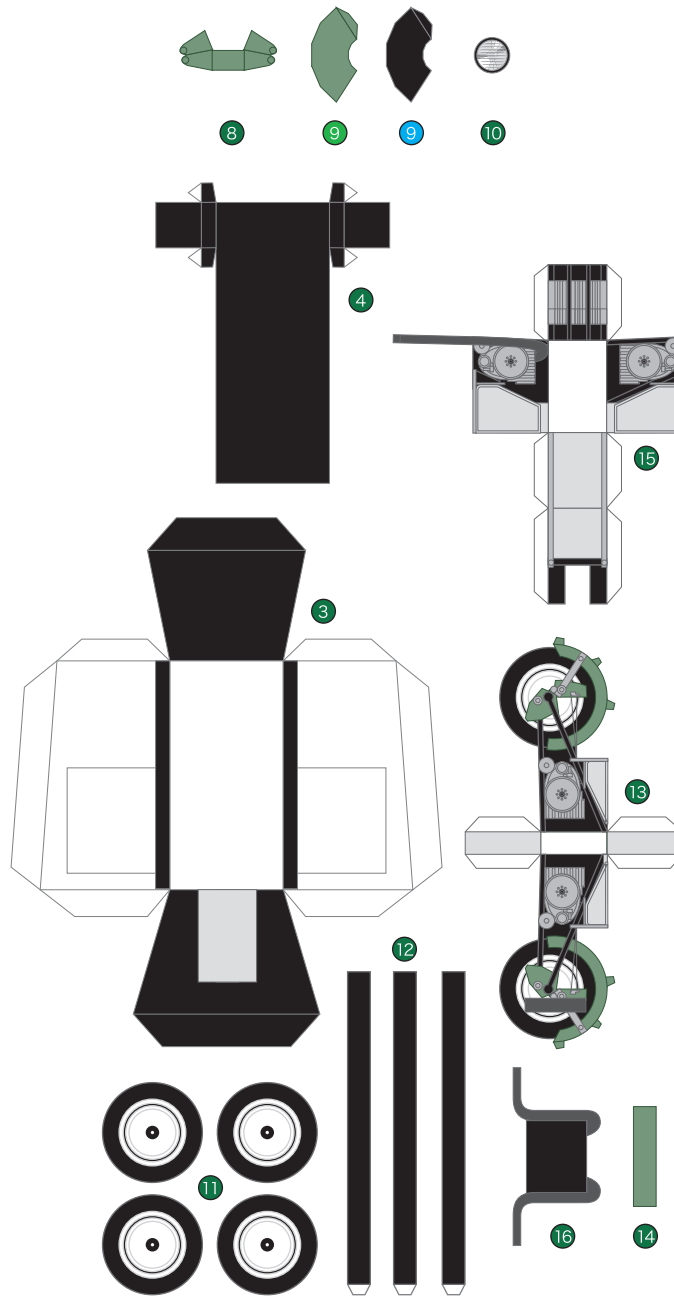

Type A

Type B

# 1951 Fend Flitzer [1/30scale]